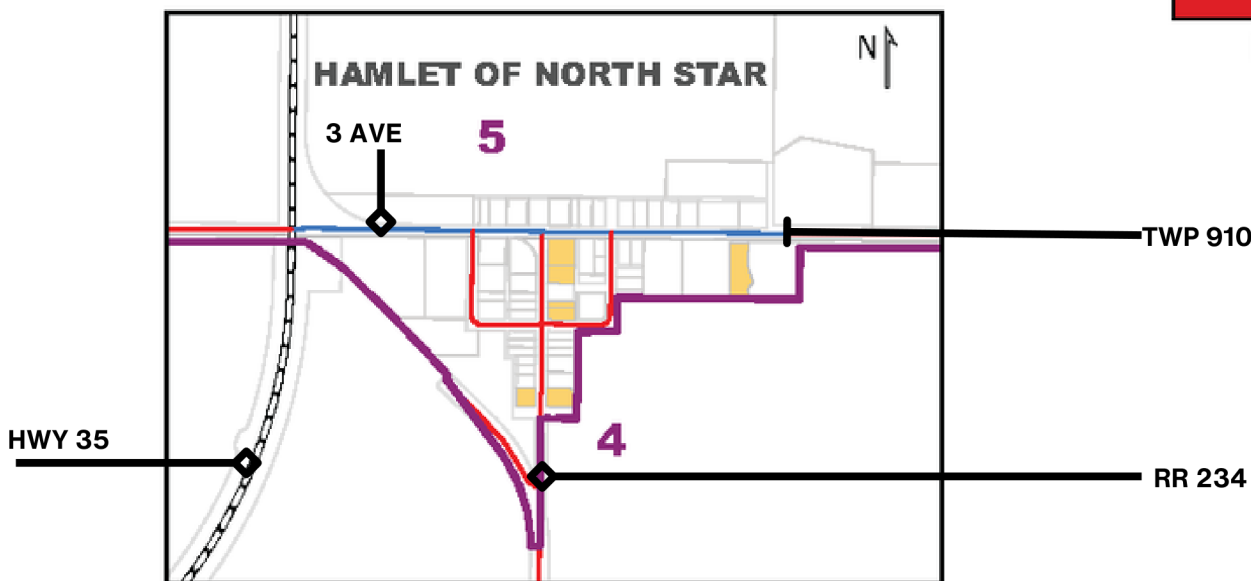

WARD MAP

- Ward 1:** Weberville - Stewart
- Ward 2:** Warrensville - Lac Cardinal
- Ward 3:** Dixonville - Chinook Valley
- Ward 4:** Deadwood - Sunny Valley
- Ward 5:** Breaking Point - North Star
- Ward 6:** Hotchkiss - Hawk Hills
- Ward 7:** Keg River - Carcajou

Note:
Paddle Prairie Métis Settlement and the Town of Manning are not within the boundaries of the County of Northern Lights.