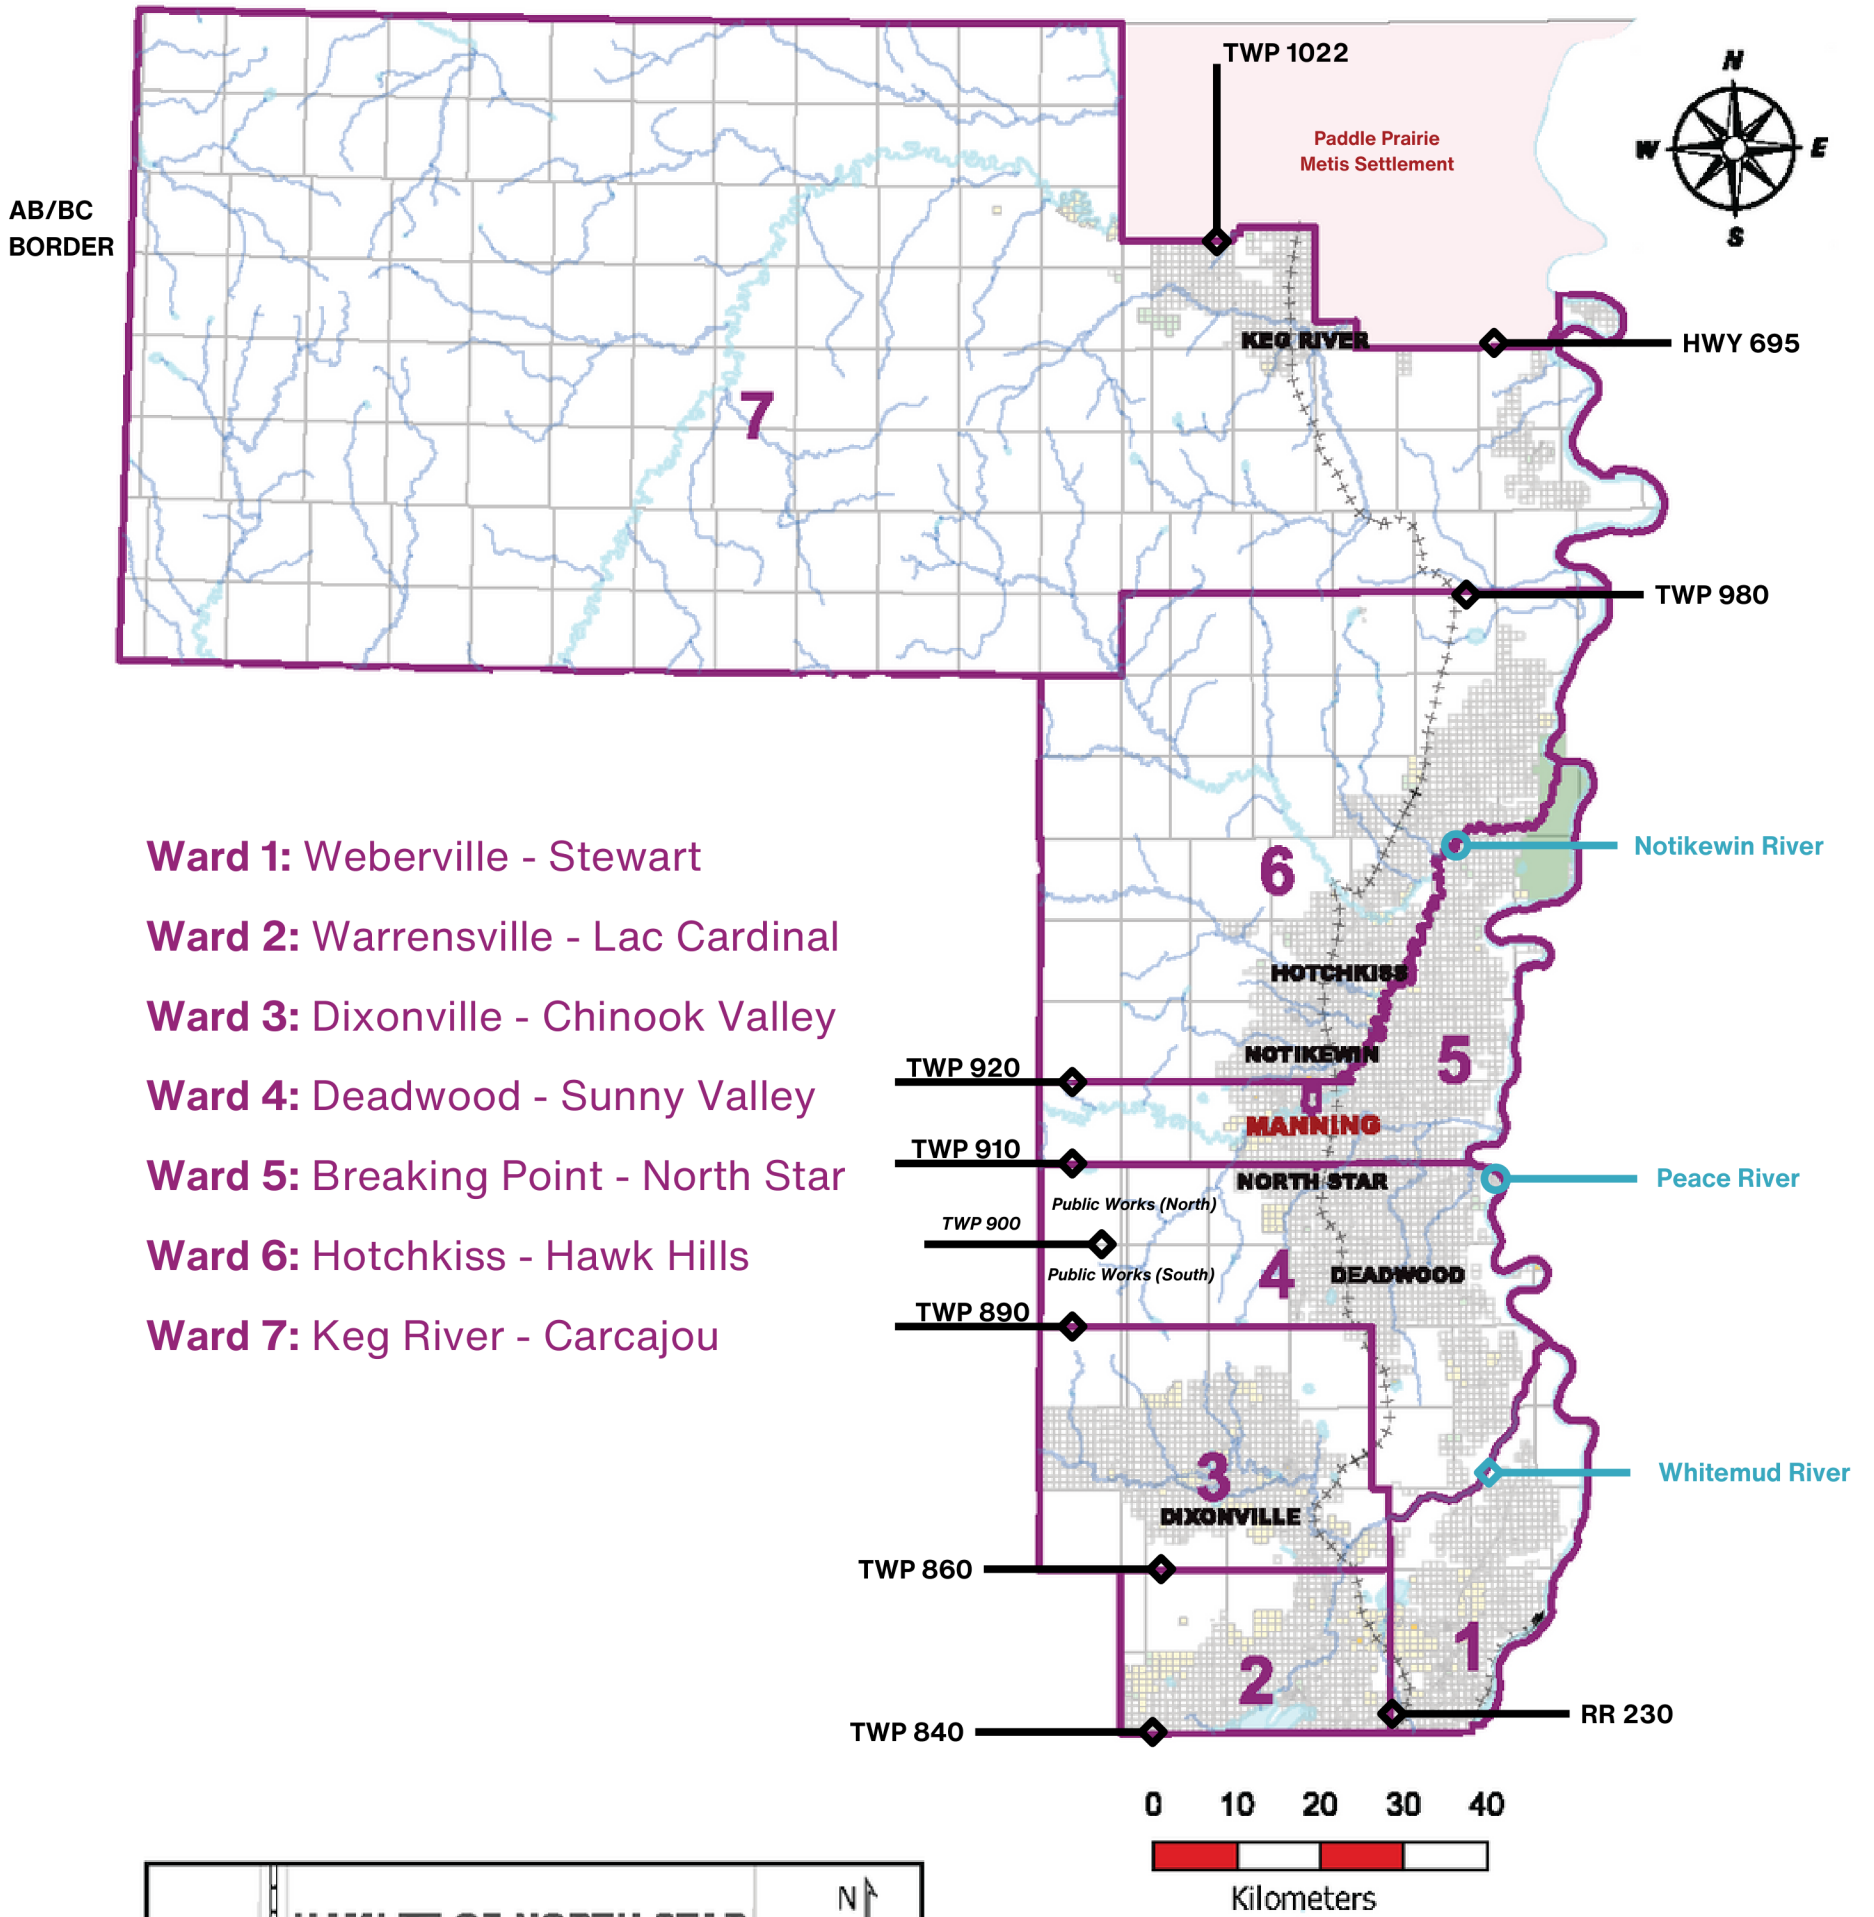

WARD MAP

- Ward 1:** Weberville - Stewart
- Ward 2:** Warrensville - Lac Cardinal
- Ward 3:** Dixonville - Chinook Valley
- Ward 4:** Deadwood - Sunny Valley
- Ward 5:** Breaking Point - North Star
- Ward 6:** Hotchkiss - Hawk Hills
- Ward 7:** Keg River - Carcajou

Note:
Paddle Prairie Métis Settlement and the Town of Manning are not within the boundaries of the County of Northern Lights.