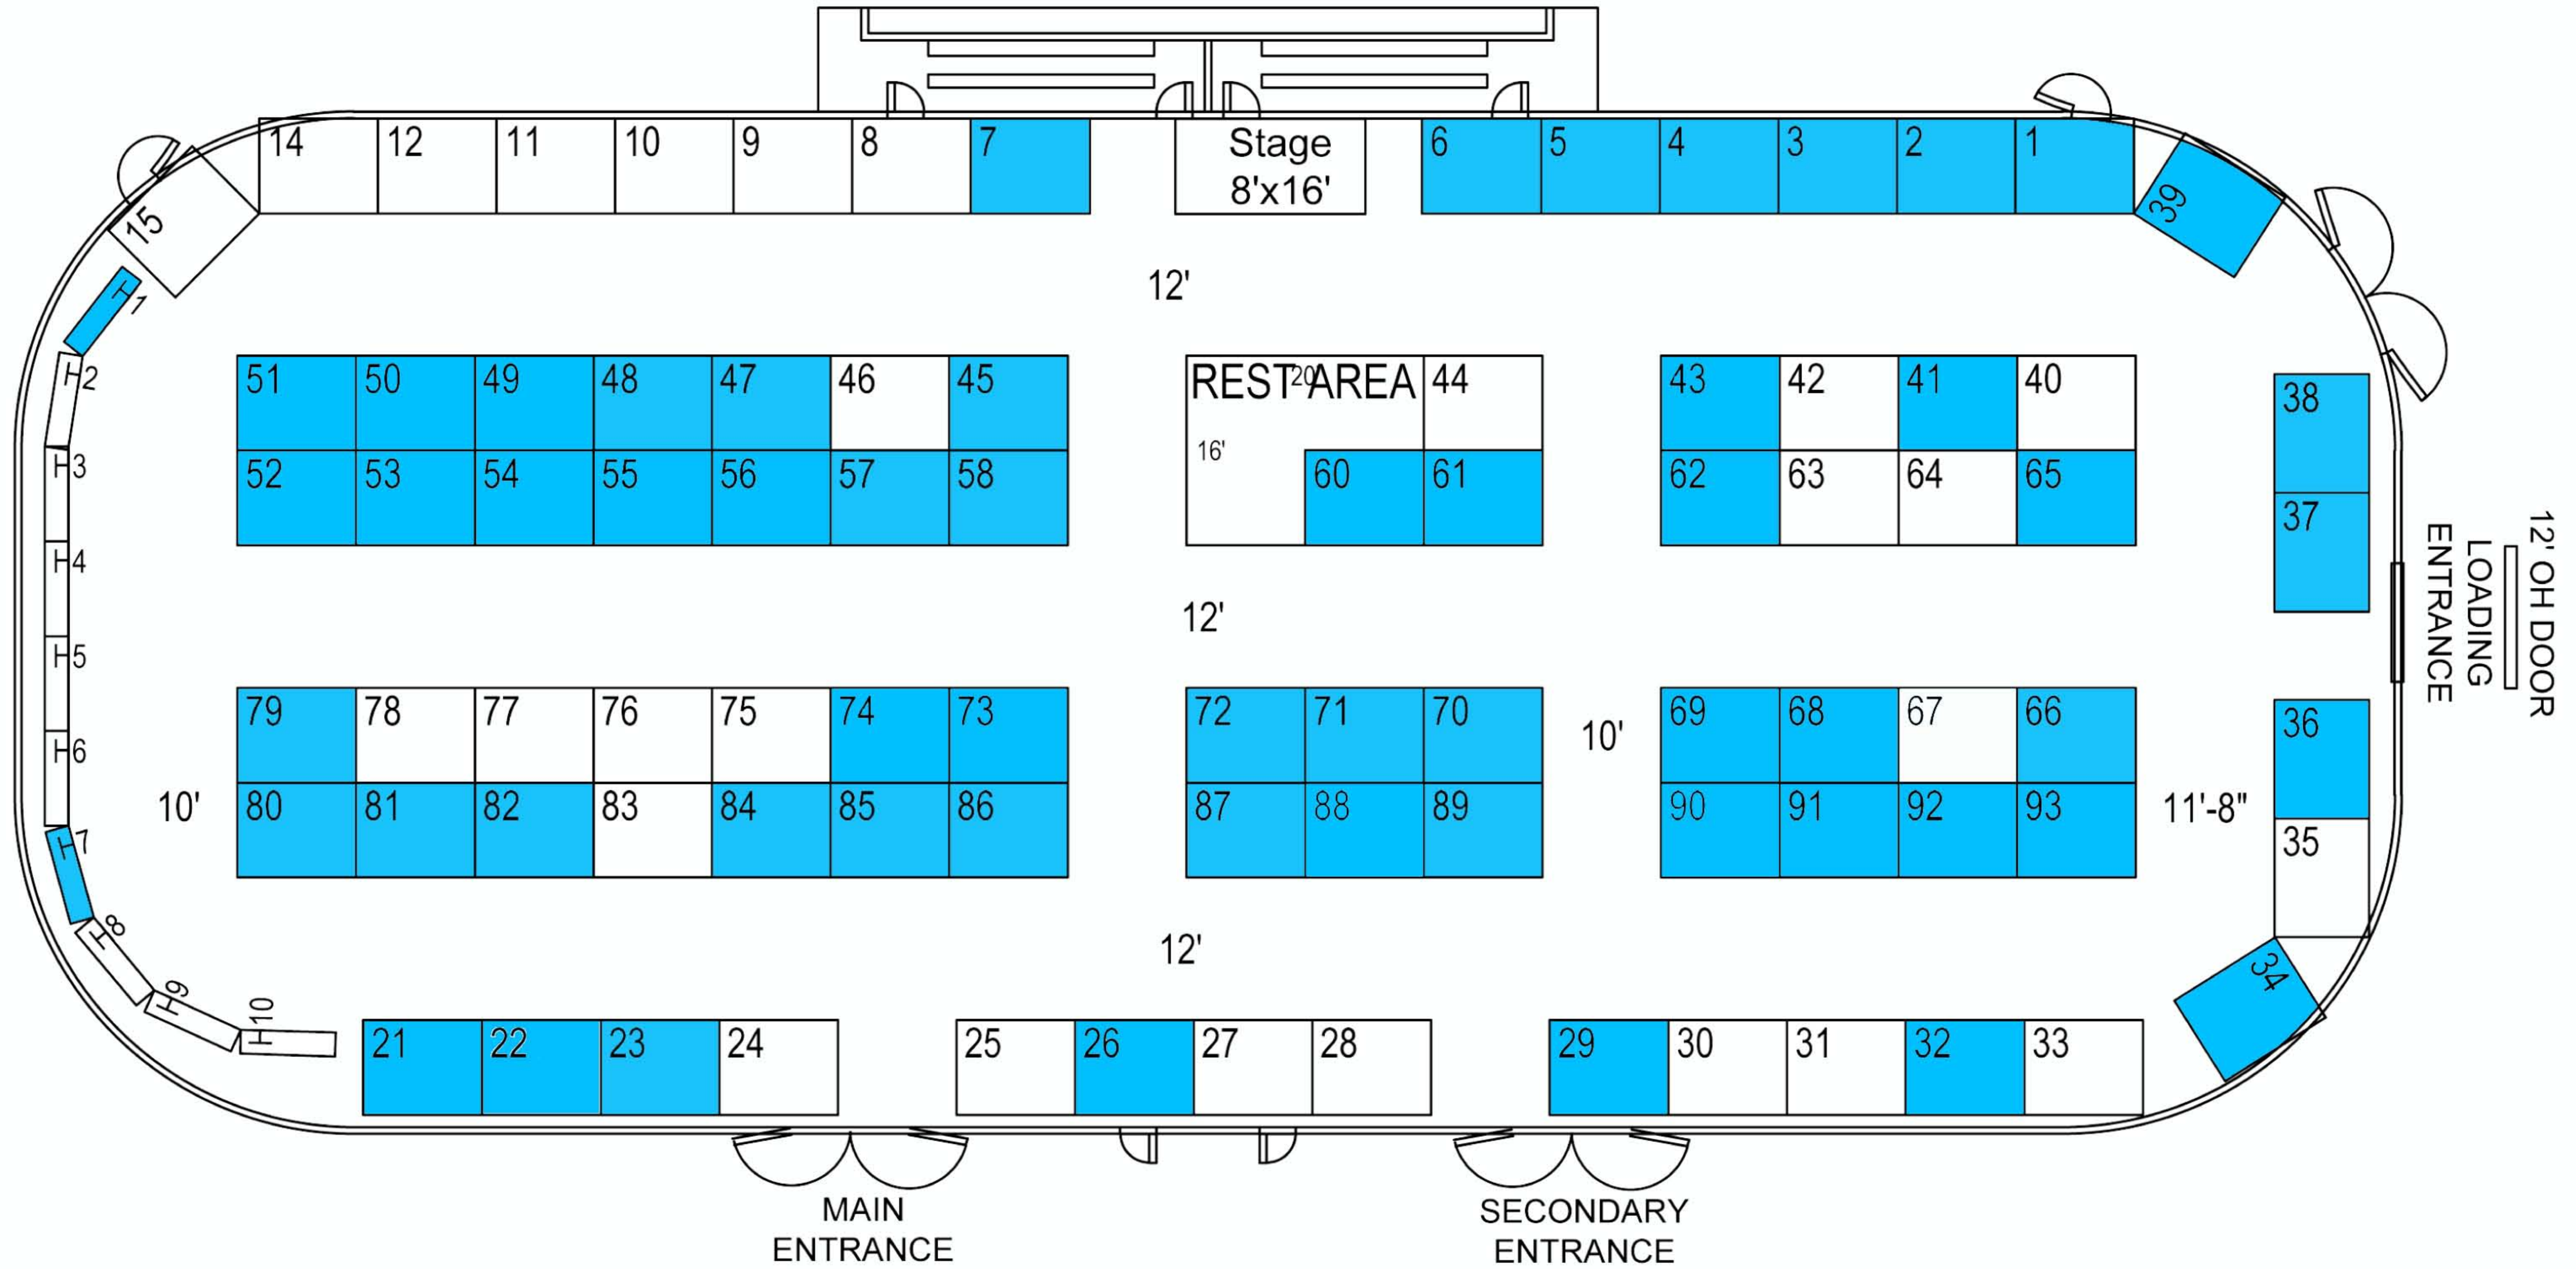

OH DOOR

FES - FIRE EXTINGUISHER
PS - FIRE PULL STATION

Manning Trade Show

2019
Manning

Confidential Property Of GES CANADA
File: trade.dwg
Layout: GUIDE
Plotted: January 7, 2019, 8:28:22 AM
By: Potratz, Haley