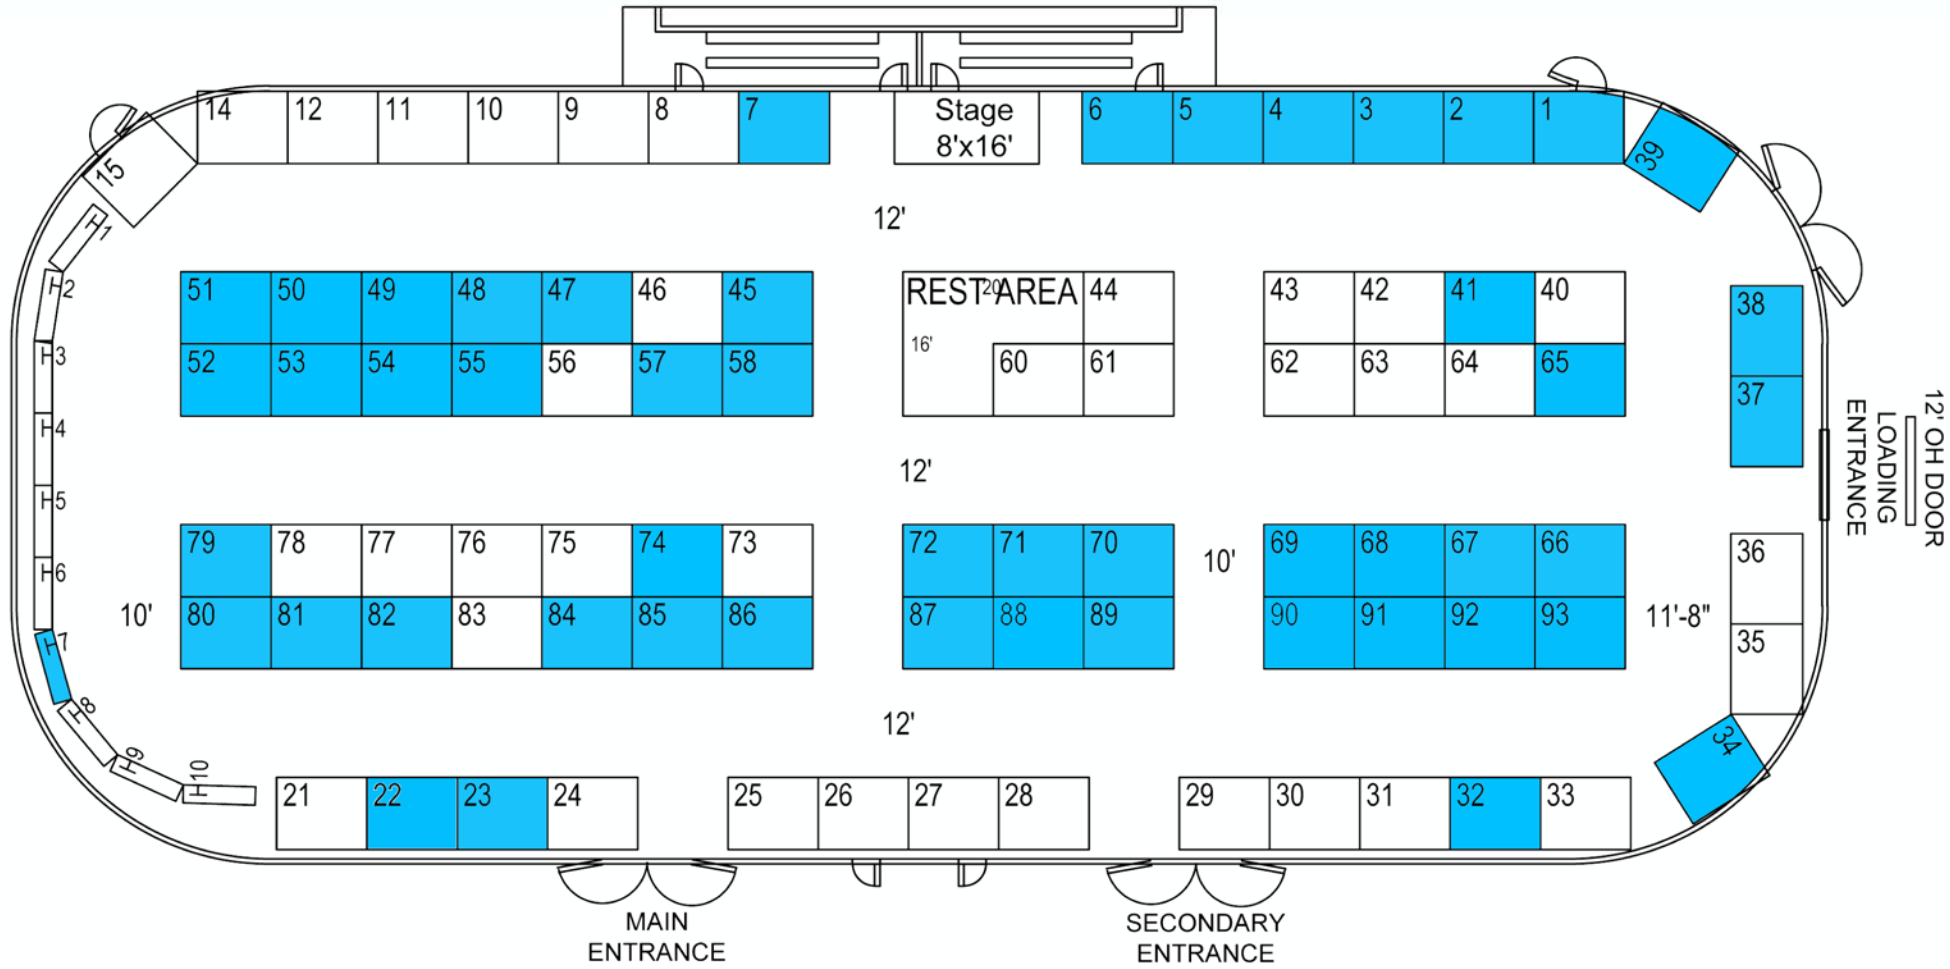

OH DOOR

FES - FIRE EXTINGUISHER
PS - FIRE PULL STATION

Manning Trade Show

2019
Manning

Confidential Property Of GES CANADA
File: trade.dwg
Layout: GUIDE
Plotted: January 7, 2019, 8:28:22 AM
By: Potratz, Haley