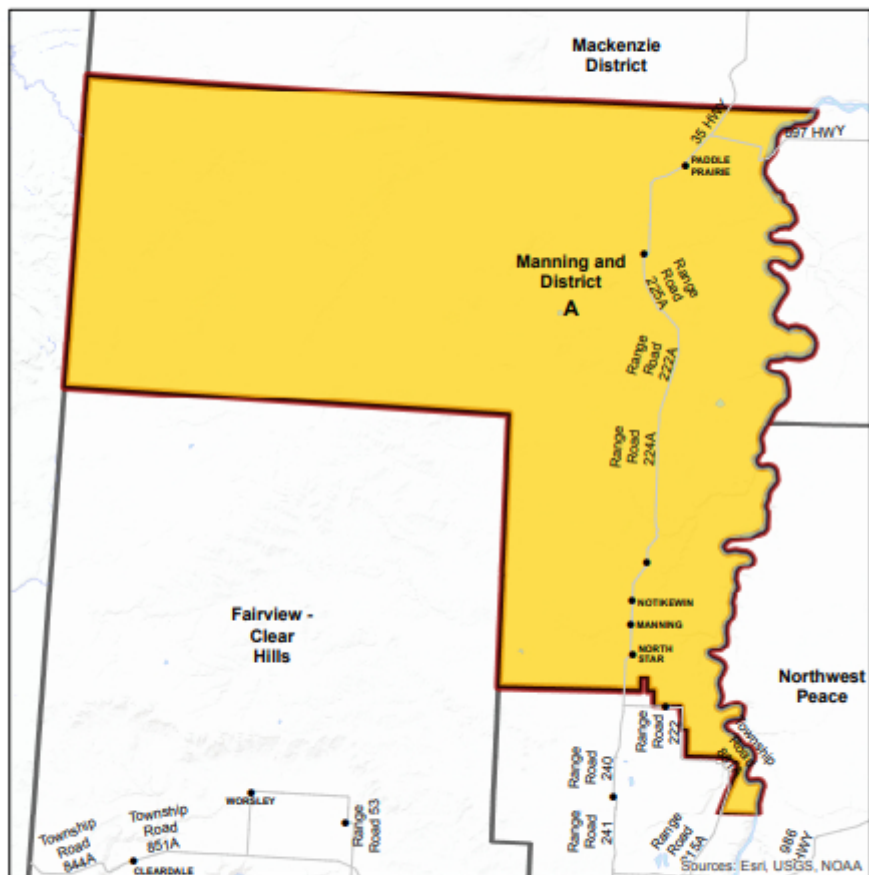

Manning and District Community & Sub-Community Coalition Map

Legend

- Municipalities
- AB Major Roads & Highways
- ▭ Lakes & Rivers
- ▭ Highlighted Community
- ▭ Community Coalition Boundaries

0 10 20 40 60 Km

Prepared by the Analytics and Performance Reporting Branch, Alberta Health